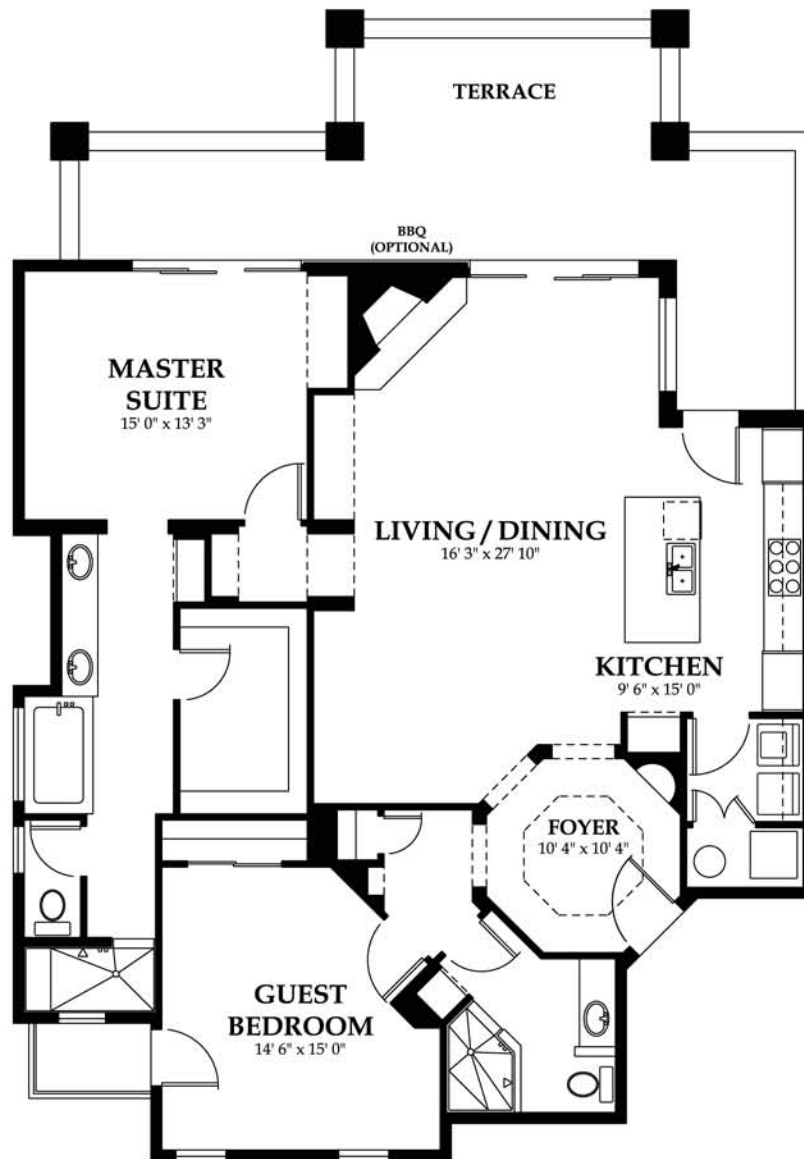

Park Place Sedona, Arizona

Michael McShane
Park Place Sales Manager
(928) 821-3012

Capri

1,768 Sq. Ft.
1 Story
2 Bedrooms
2 Bathrooms

Sales are conditioned upon Buyer's receipt and acceptance of the Arizona Subdivision Public Report. We reserve the right to modify plans, specifications and prices. This shall not constitute an offer to sell in any state where prior registration is required. 